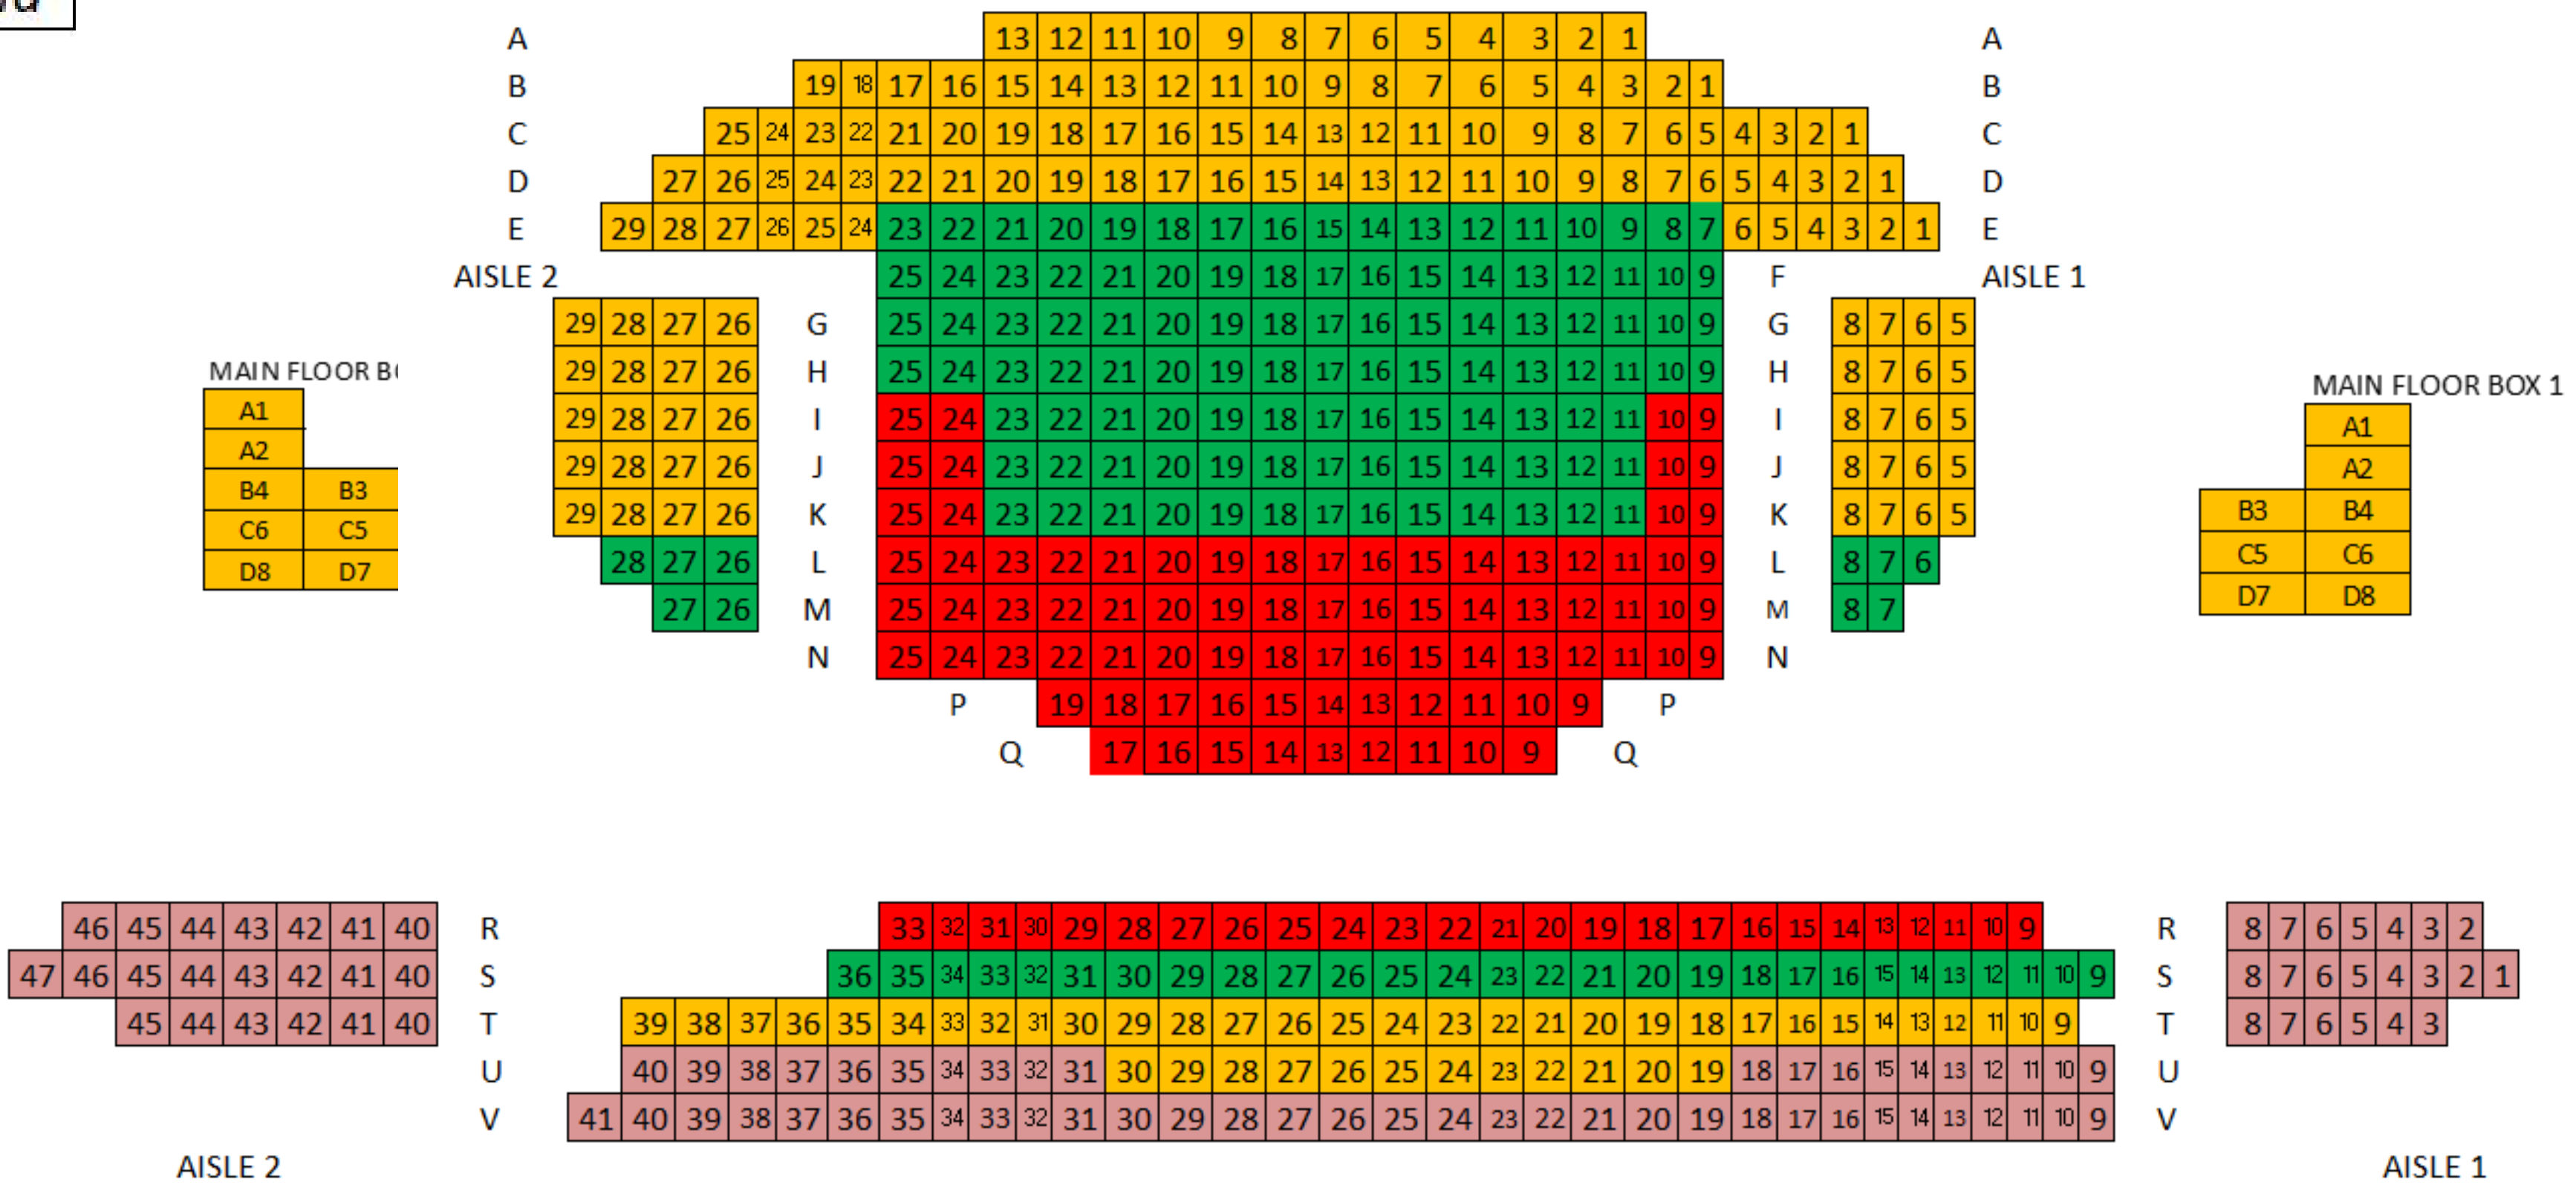

North Shore Center for the Performing Arts

22-23 Single Ticket Prices

A+	\$100
A	\$85
B	\$65
C	\$48
D	not sold

MAIN FLOOR

STAGE

North Shore Center for the Performing Arts

BALCONY

STAGE