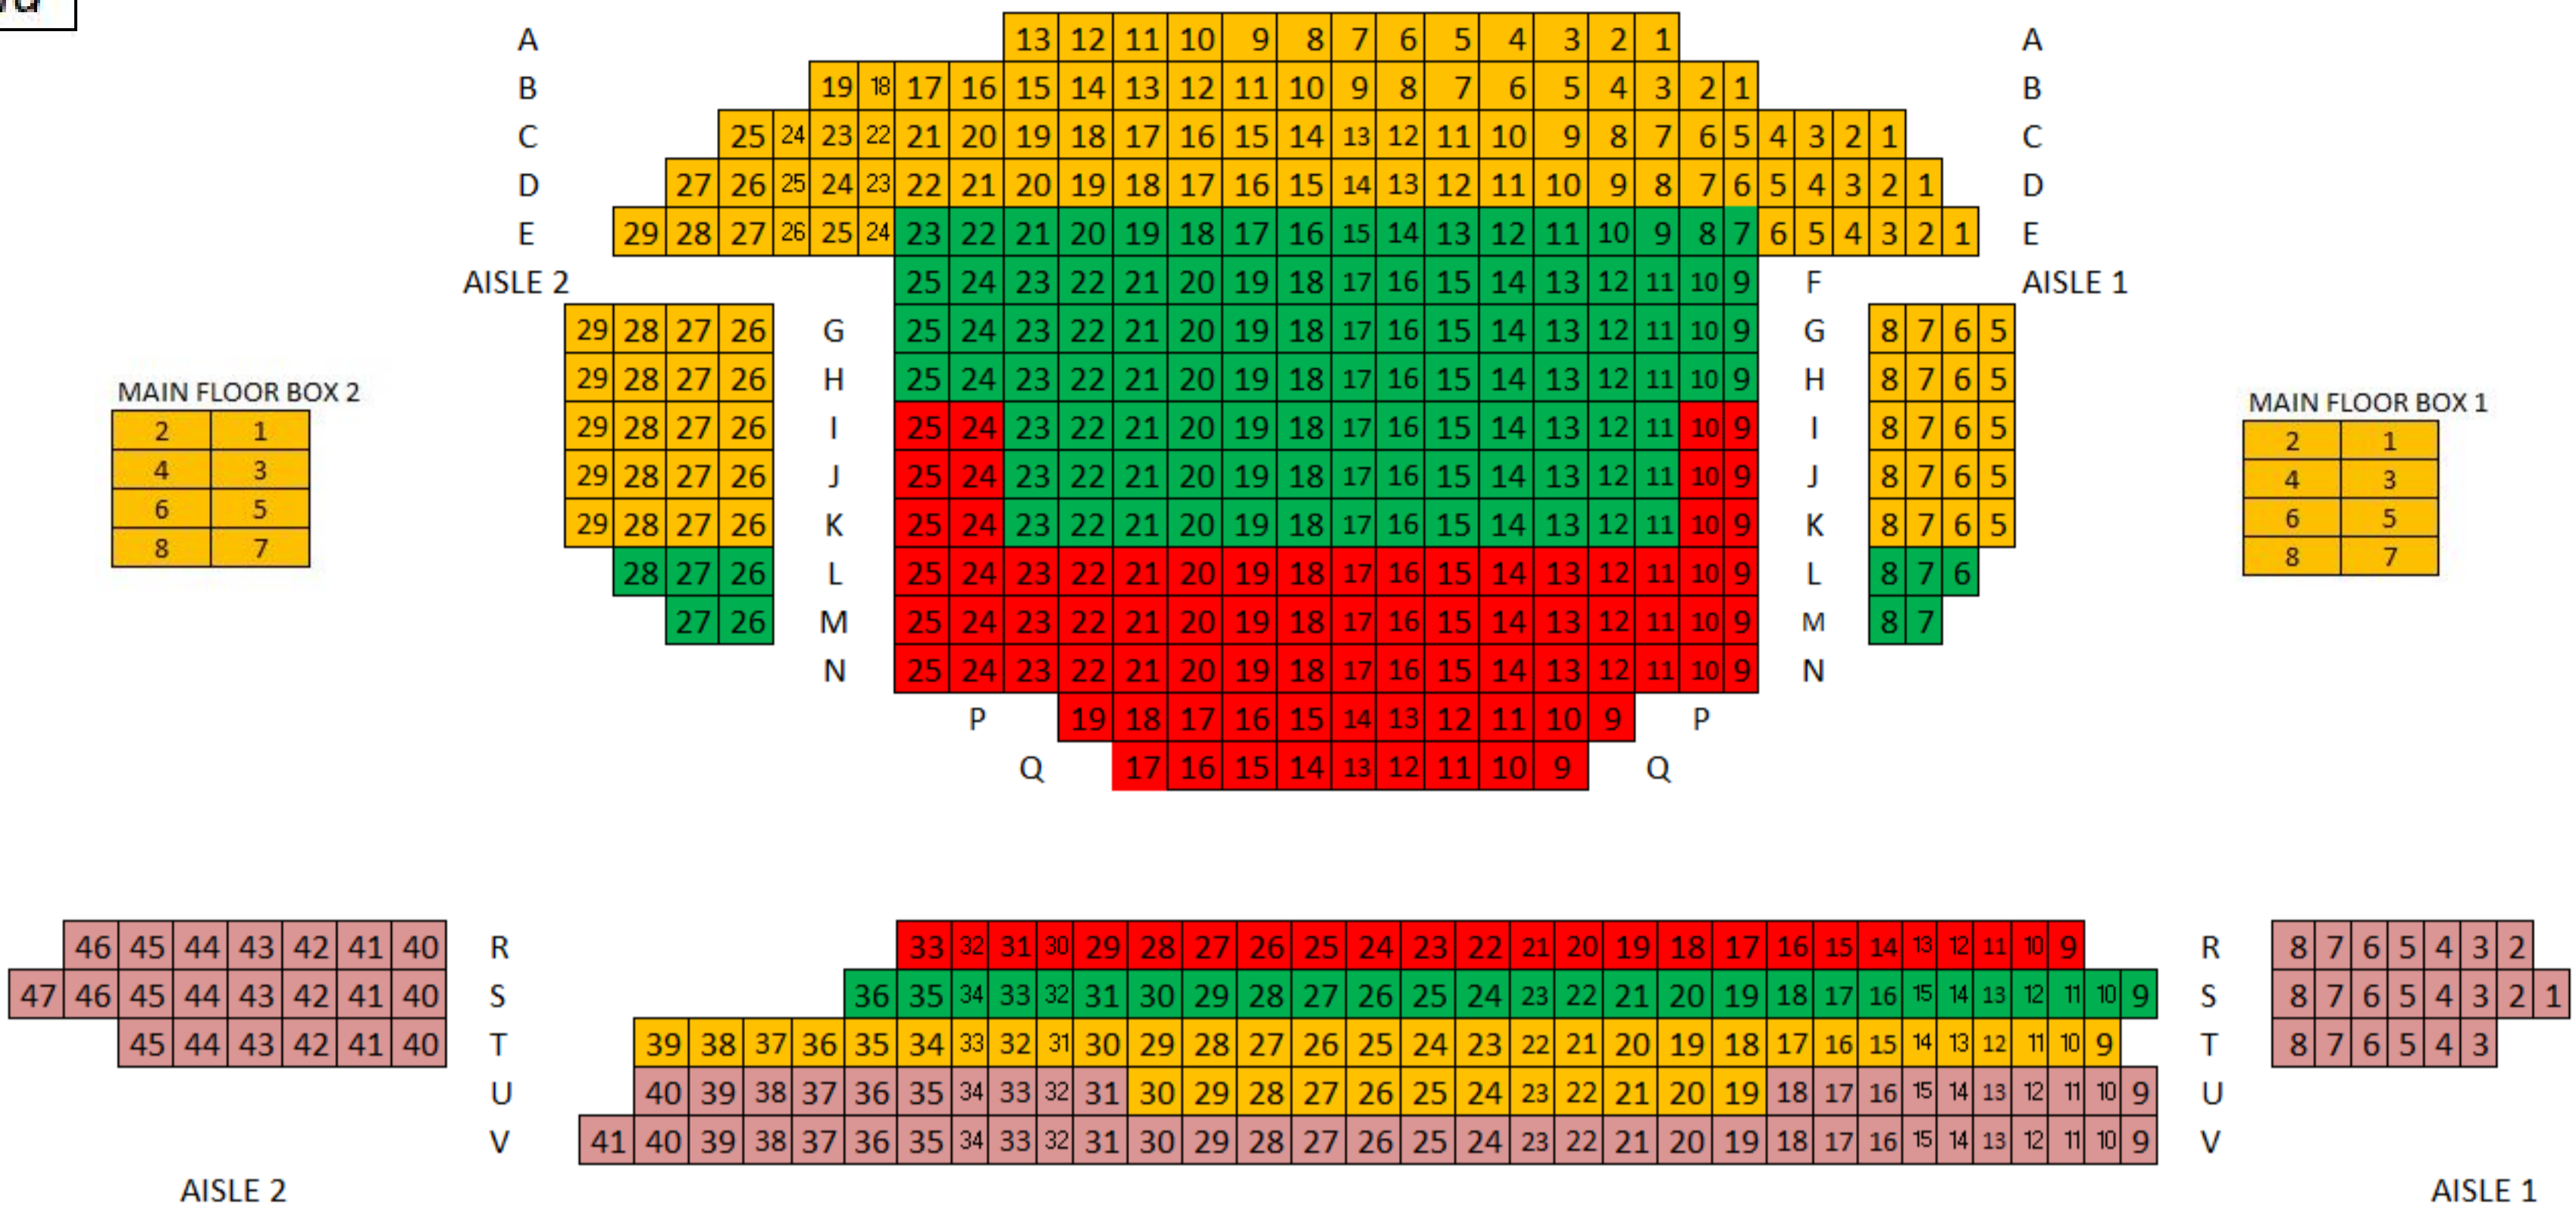

North Shore Center for the Performing Arts

23-24 Single Ticket Prices

A+	\$100
A	\$85
B	\$65
C	\$48
D	not sold

MAIN FLOOR

STAGE

North Shore Center for the Performing Arts

BALCONY

STAGE